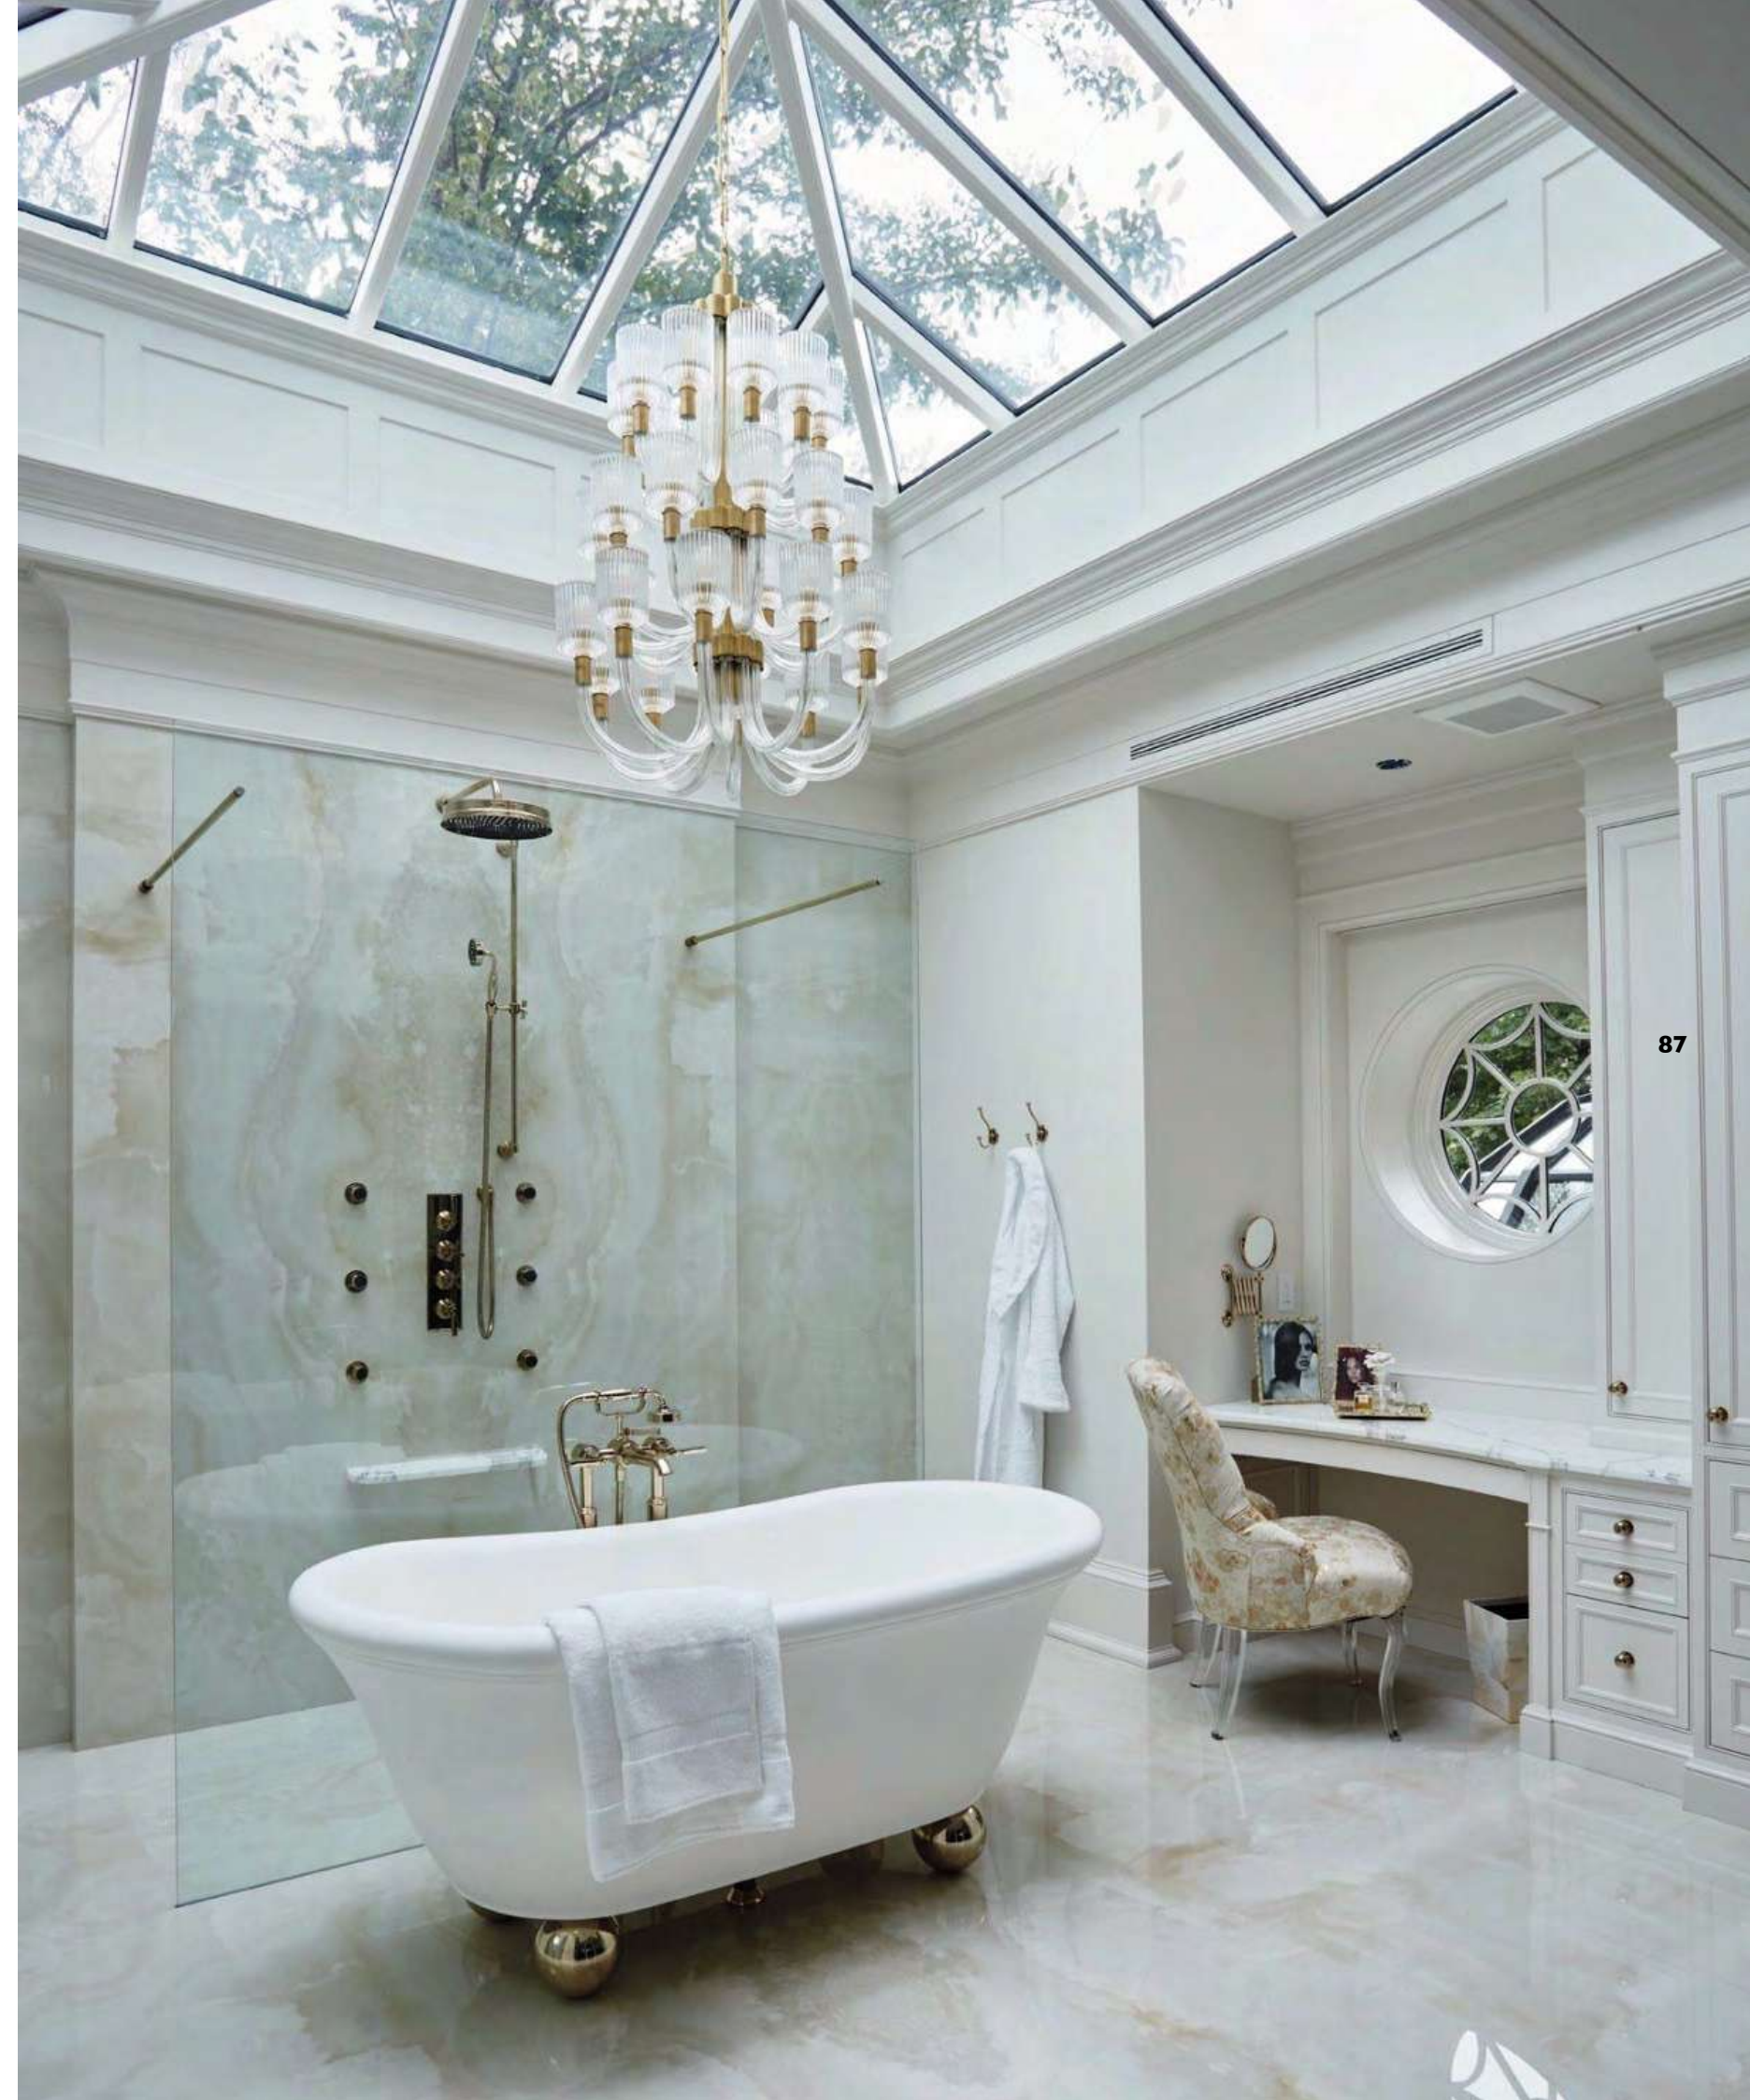

STYLE MODERNE

above: **V6K30** Deck mounted bath / shower mixer shown floor mounted using **V238** standpipes in **PN** polished nickel finish
Image courtesy of Warr & Webb at Chelsea Barracks, London

right: **V606-TM** Thermostatic valve, **V662** overhead shower arm, **V665** 300mm shower head, **V670-KIT** slider rail kit, **V276** body jets and **V6K30** deck mounted bath / shower mixer shown floor mounted using **V238** standpipes in **AG** antique gold finish
Image courtesy of Alexander Naranjo

Fairfield

*V2K16W 3 hole basin mixers with wooden levers in **NL** non lacquered brass finish
Image courtesy of Marie Flanigan Interiors*

Fairfield taps, showers and bathroom accessories are a balanced combination of the diverse formal design influences of the Arts and Crafts and Aesthetic Movements which flourished between 1880 and 1910

Fairfield

above: **V2K2WW** Exposed thermostatic shower with wooden levers and **V2K1WW** exposed thermostatic shower with wooden levers both with **V665** 300mm shower head in **NL** non lacquered brass finish