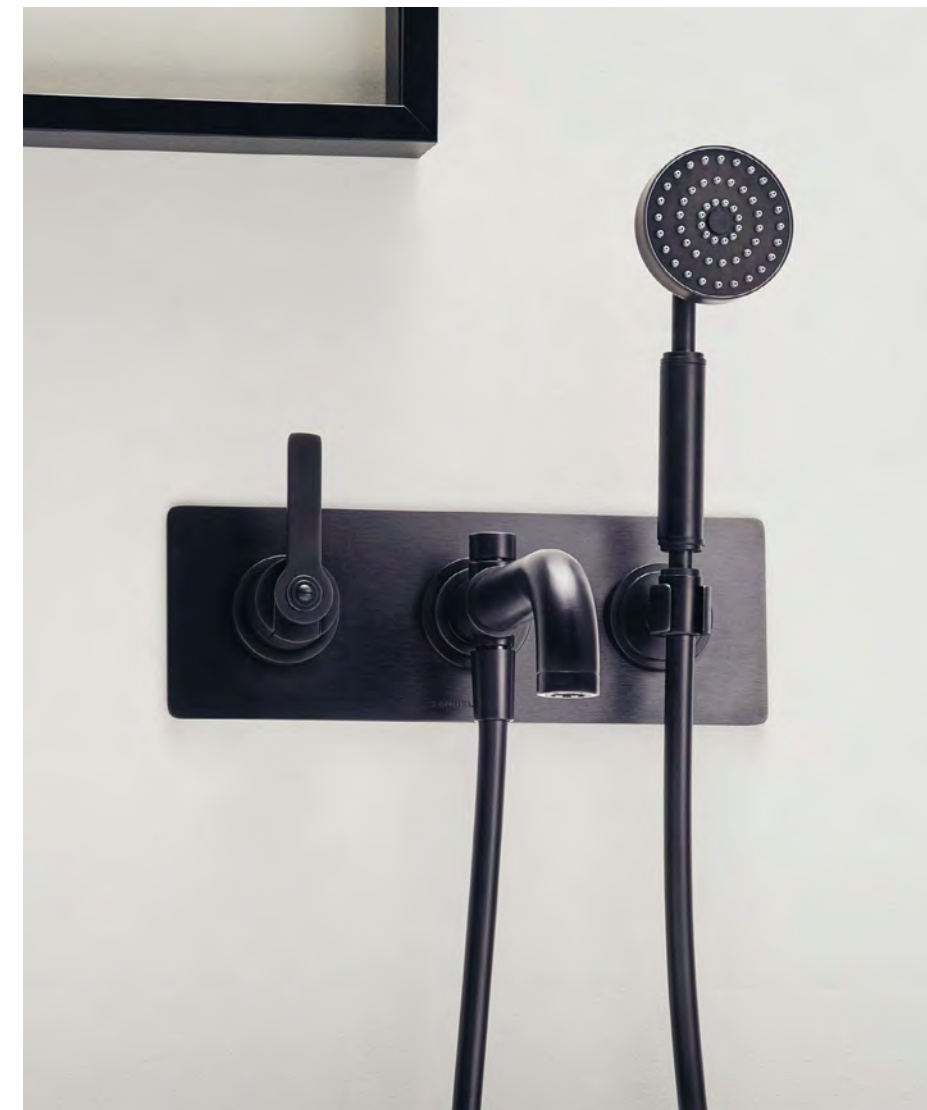

LANDMARKPURE

54

LANDMARKPURE

55

V7K43-1LF Wall mounted 3 hole bath filler in **MBC** matt black chrome finish
Also available without wall plate

FINISHES (available in these finishes unless otherwise stated)