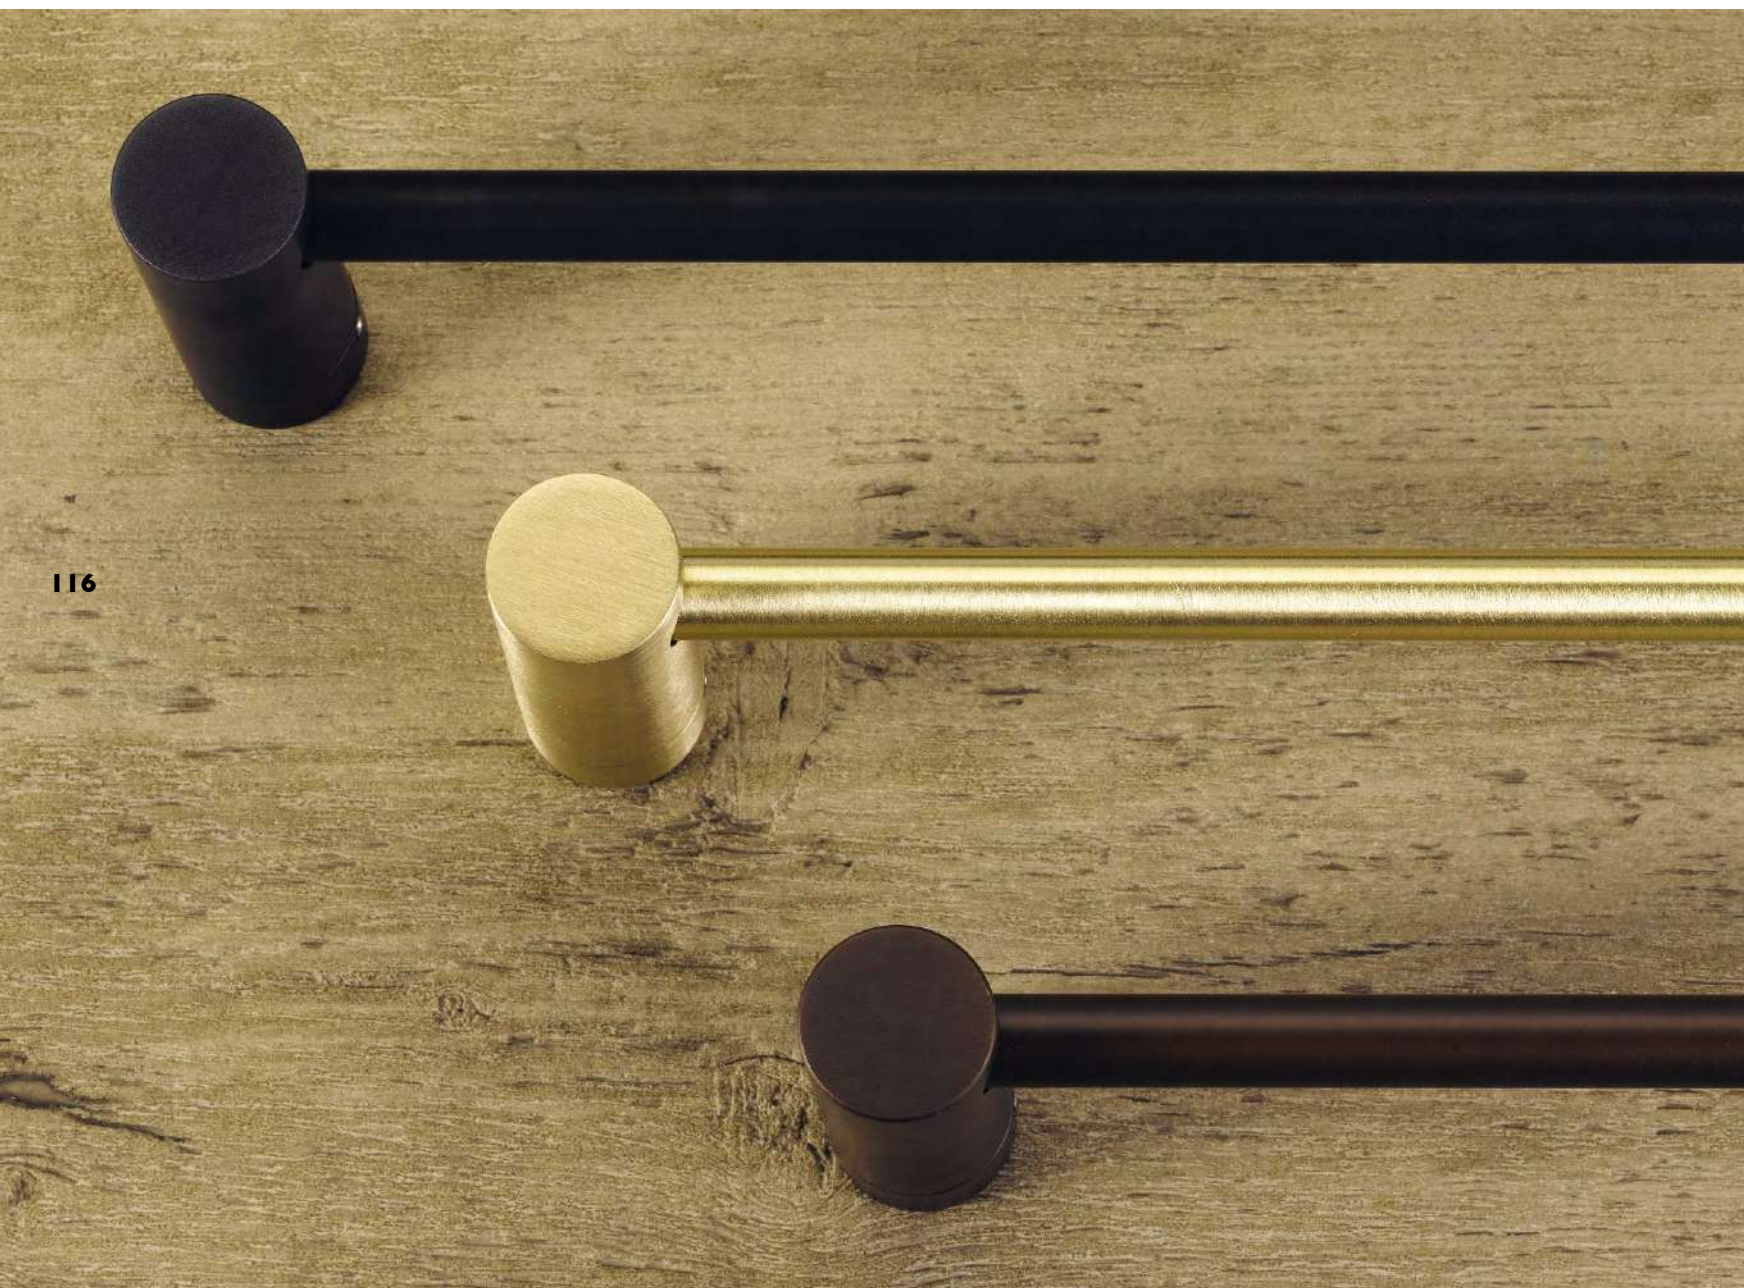

Xenon

*N5137 Towel rail in from top **MBC** matt black chrome finish, **BGG** brushed gold gloss lacquered finish, **CTB** city bronze finish*